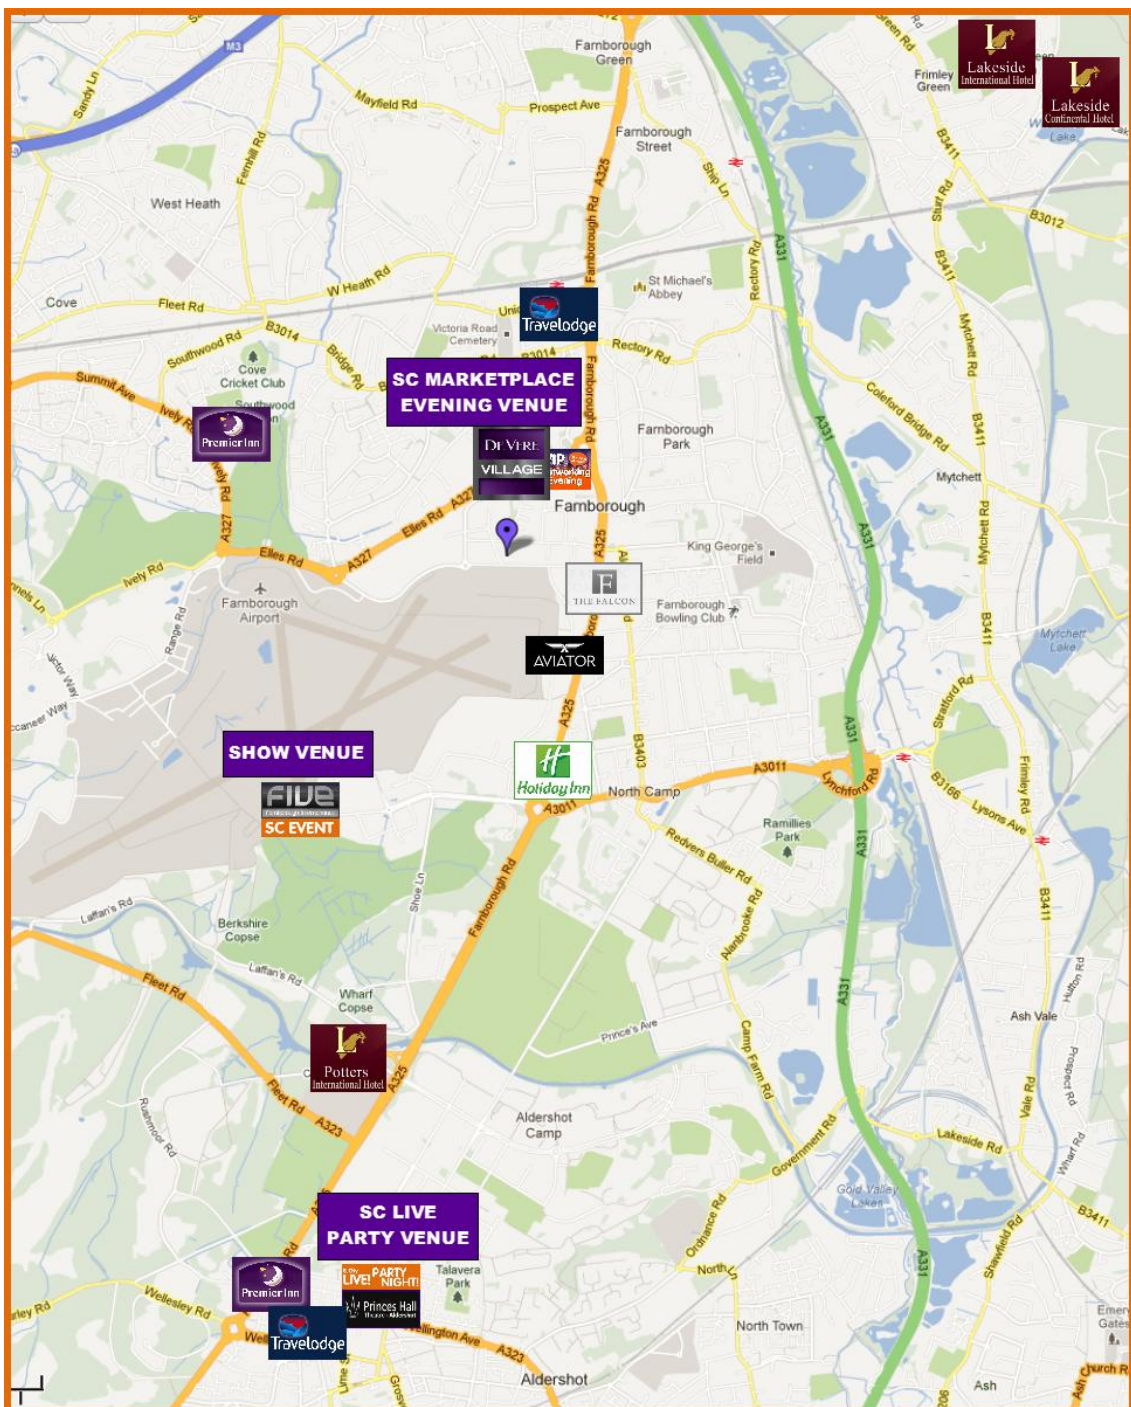

Travelodge - Aldershot | 3.1 miles from FIVE

Westgate House, Alexandra Road, Aldershot, GU11 1NY
Tel - 0871 984 8484 | www.travelodge.co.uk

Premier Hotels

Aviator Hotel | 0.5 miles from FIVE

This luxurious hotel boasts 169 beautifully designed bedrooms with views over the runway of Farnborough Airport. The Aviator is perfect if you want a modern, VIP experience with a touch of class.

Pinehurst Road, Farnborough, Hampshire, GU14 7BF
Tel - 0844 980 0078 | Villagehotels.corporate@listening.co.uk | www.village-hotels.co.uk

Holiday Inn Farnborough | 0.3 miles from FIVE

Previously known as Queen's Hotel. Closest hotel to FIVE with bar, restaurant and leisure facilities.

Lynchford Road, Farnborough, Hampshire, GU14 6AZ
Tel - 0871 942 9029 | reservations-farnborough@ihg.com | www.hifarnboroughhotel.co.uk

Where Professionals Meet

Nearby Hotels

Lakeside International Hotel | 4.1 miles from FIVE

Local Restaurants

Selection: Westgate

Wellington Avenue, Aldershot. (3 minutes walk from Princes Hall - SC LIVE Party Night! Venue)

Westgate offers a complex of restaurants, including Frankie and Benny's, Pizza Express, Prezzo, The Real China, Harvester, Nando's, and Toby Carvery.