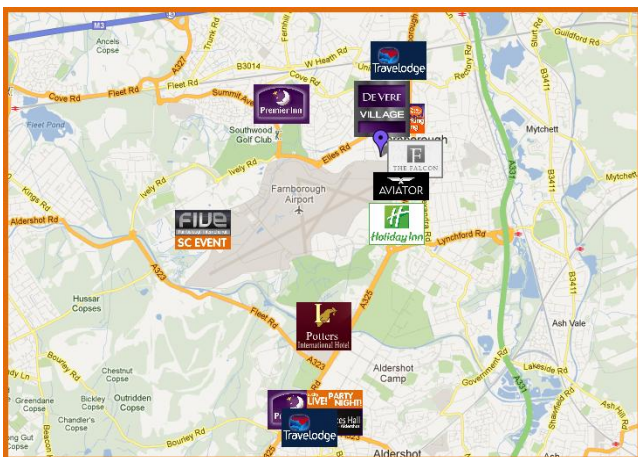

To view Venue & Hotel Map [please click here](#)