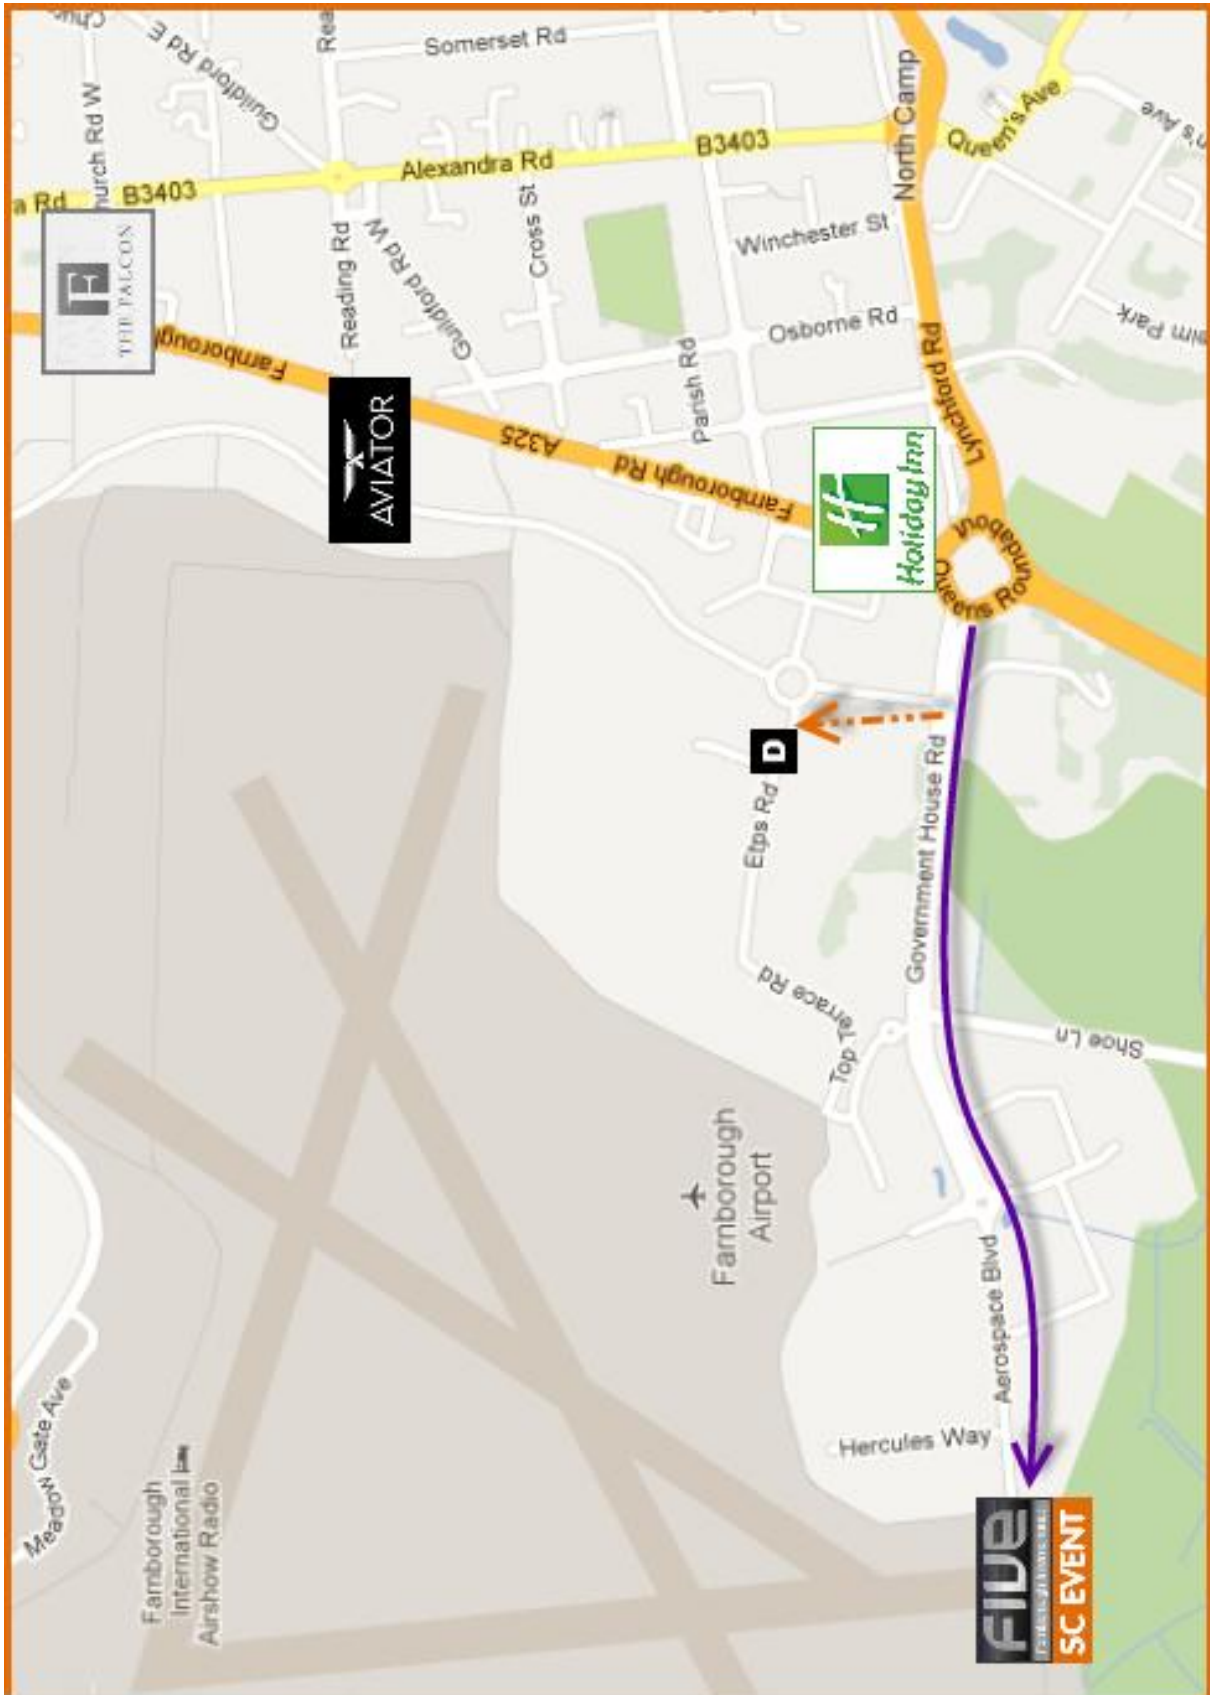

Where Professionals Meet